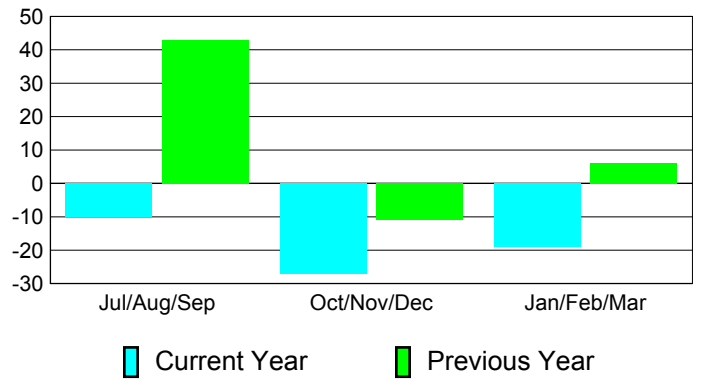

Gender Comparison 2010-2011

Jul/Aug/Sep

Oct/Nov/Dec

Jan/Feb/Mar

Male

Female