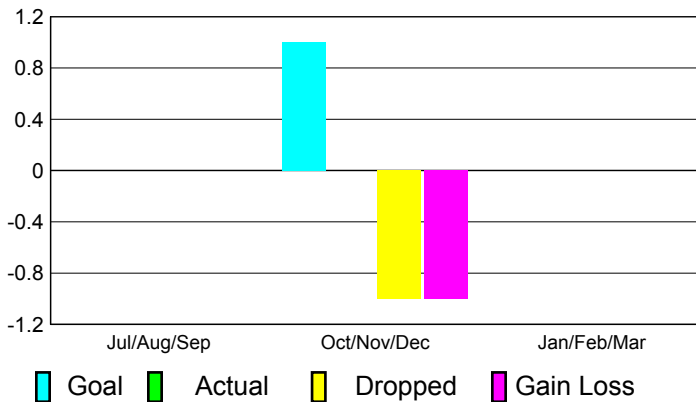

## CLUBS

**Club Results  
2010-2011**

**Clubs  
2009-2010**

Month	New Club Goal	Actual New Clubs	Actual Dropped Clubs	Gain/Loss of Clubs	Gain/Loss of Clubs
Jul/Aug/Sep	0	0	0	0	1
Oct/Nov/Dec	1	0	-1	-1	0
Jan/Feb/Mar	0	0	0	0	0
<b>Totals</b>	<b>1</b>	<b>0</b>	<b>-1</b>	<b>-1</b>	<b>1</b>

### Club Results 2010-2011

Goal, New, Dropped, Gain/Loss

### Comparison of Club Gain/Loss

Current Year Compared to the Previous Year