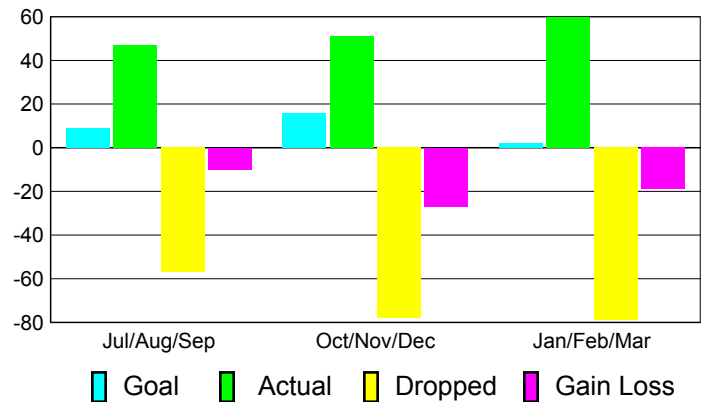

### YTD Status Quo Clubs 2010-2011

Status Quo Clubs Compared to Status Quo Members

## MEMBERSHIP

**Membership Results  
2010-2011**

**Membership  
2009-2010**

Month	Net Memb Goal	Actual New Memb	Actual Dropped Memb	Gain/Loss of Memb	Gain/Loss of Memb
Jul/Aug/Sep	9	47	-57	-10	43
Oct/Nov/Dec	16	51	-78	-27	-11
Jan/Feb/Mar	2	60	-79	-19	6
<b>Totals</b>	<b>27</b>	<b>158</b>	<b>-214</b>	<b>-56</b>	<b>38</b>

### Membership Results 2010-2011

Goal, New, Dropped, Gain/Loss

### Comparison of Membership Gain/Loss

Current Year Compared to the Previous Year