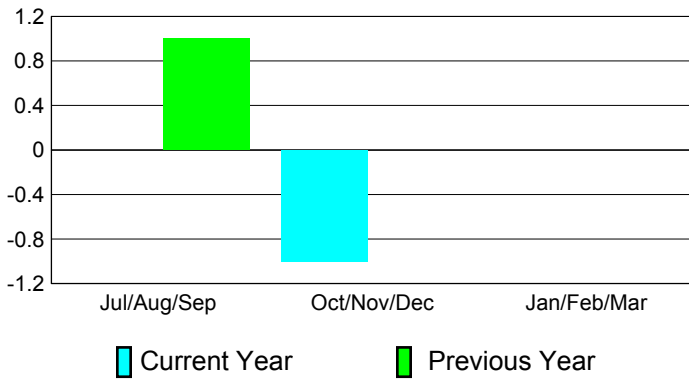

2010-2011 GMT Reports for District (or Undistricted) **District 201Q3**

GMT: **JOHN ROWLAND MC ATEE**

Location: **AUSTRALIA**

GMT CA: **7**

CLUBS

**Club Results
2010-2011**

**Clubs
2009-2010**

Month	New Club Goal	Actual New Clubs	Actual Dropped Clubs	Gain/Loss of Clubs	Gain/Loss of Clubs
Jul/Aug/Sep	0	0	0	0	1
Oct/Nov/Dec	1	0	-1	-1	0
Jan/Feb/Mar	0	0	0	0	0
Totals	1	0	-1	-1	1

Club Results 2010-2011

Goal, New, Dropped, Gain/Loss

Comparison of Club Gain/Loss

Current Year Compared to the Previous Year

YTD Status Quo Clubs 2010-2011

Status Quo Clubs Compared to Status Quo Members

MEMBERSHIP

**Membership Results
2010-2011**

**Membership
2009-2010**

Month	Net Memb Goal	Actual New Memb	Actual Dropped Memb	Gain/Loss of Memb	Gain/Loss of Memb
Jul/Aug/Sep	9	47	-57	-10	43
Oct/Nov/Dec	16	51	-78	-27	-11
Jan/Feb/Mar	2	60	-79	-19	6
Totals	27	158	-214	-56	38

Membership Results 2010-2011

Goal, New, Dropped, Gain/Loss

Comparison of Membership Gain/Loss

Current Year Compared to the Previous Year

Gender Comparison 2010-2011

Jul/Aug/Sep

Oct/Nov/Dec

Jan/Feb/Mar

Male

Female